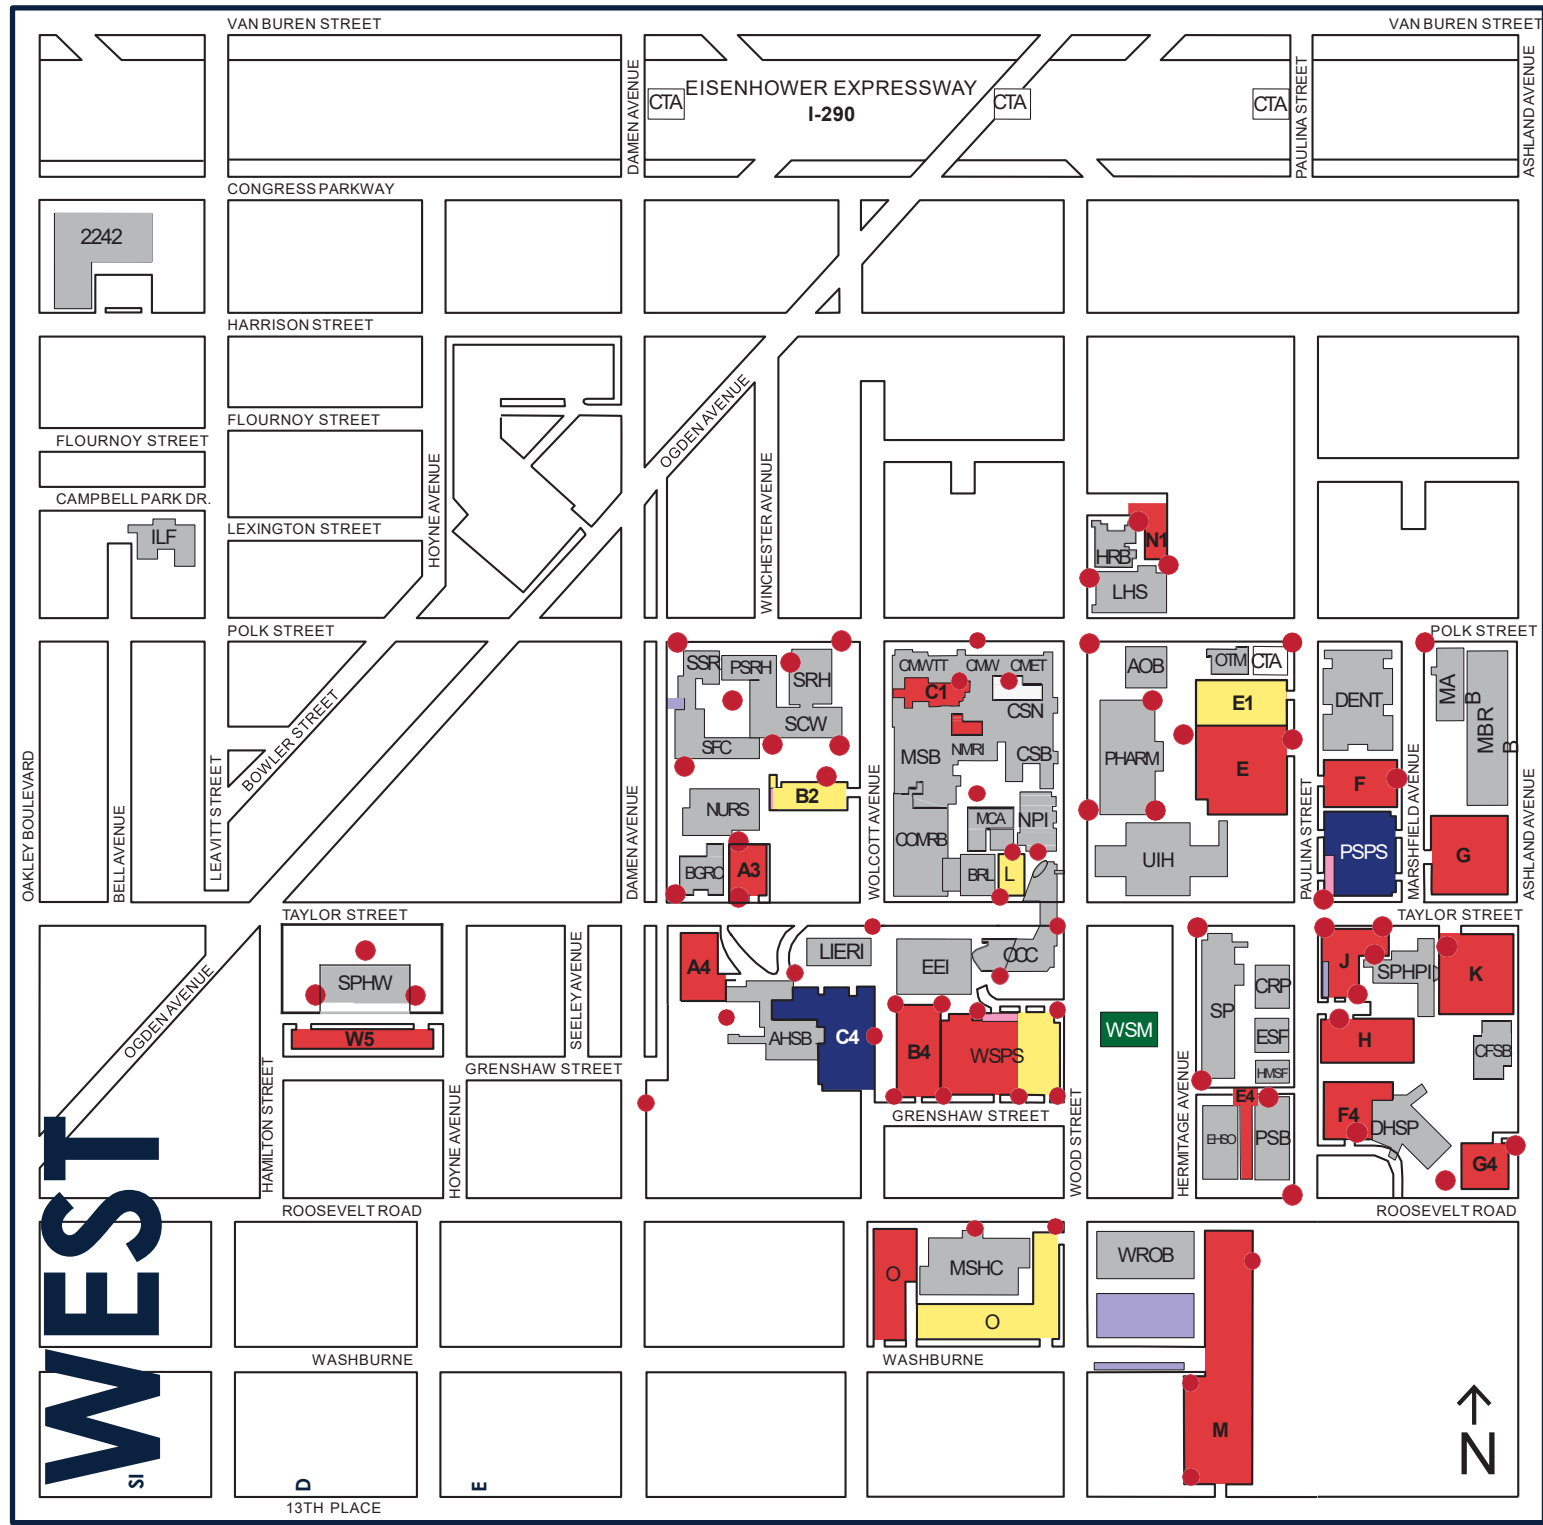

Campus Parking Map

KEY

- METER
- VISITOR & CARD ACCESS
- VISITOR
- CARD ACCESS
- MOTORCYCLES
- PAY PER SPACE
- UIC BUILDINGS
- CTA TRAIN STATIONS
- Location of Emergency Call Box

WEST Parking Structures Address

PSPS	915 S. Paulina
WSPS	1100 S. Wood

WEST Parking Lots Address

Lot	Address
Lot A3	1934 W. Taylor
Lot A4	1937 W. Taylor
Lot B2	900 S. Wolcott
Lot B4	1836 W. Grenshaw
Lot C1	805 S. Wolcott
Lot C4	1119 S. Wolcott
Lot E	860 S. Paulina
Lot E1	860 S. Paulina
Lot E4	1121 S. Hermitage
Lot F	901 S. Paulina
Lot F4	1135 S. Paulina
Lot G	921 S. Marshfield
Lot G4	1138 S. Ashland
Lot H	1101 S. Paulina
Lot J	1637 W. Taylor
Lot K	1617 W. Taylor
Lot L	1818 W. Taylor
Lot M	1728 W. Washburne
Lot N1	713 S. Wood
Lot O	1220 S. Wood
Lot W5	1022 S. Hoyne
WSM	1019 S. Wood

WEST Building Names

Abbrev.	Building Name
2242	Lions of Illinois Eye Research Institute
AOB	Marshfield Avenue Building
AHSB	Medical Center Administration Building
BGRC	Medical Center Steam Plant
BRL	Medical Sciences Building
CFSB	Molecular Biology Research Building
COMRB	Mile Square Health Center
CSB	Neuropsychiatric Institute
CSN	NMR Laboratories
DENT	On the Mall
CMET	Outpatient Care Center
COMRB	Paulina Street Building
CMW	Paulina Street Parking Structure
CMWT	Polk Street Residence Hall
NURS	School of Public Health and Psychiatric Institute
PHARM	School of Public Health-West
DHSP	Single Student Residence
EHSO	Sport and Fitness Center
ESF	Student Center West
EEI	Student Residence Hall
HMSF	University of Illinois Hospital
HRB	Westside Research Office Building
ILF	Wood Street Parking Structure
LHS	