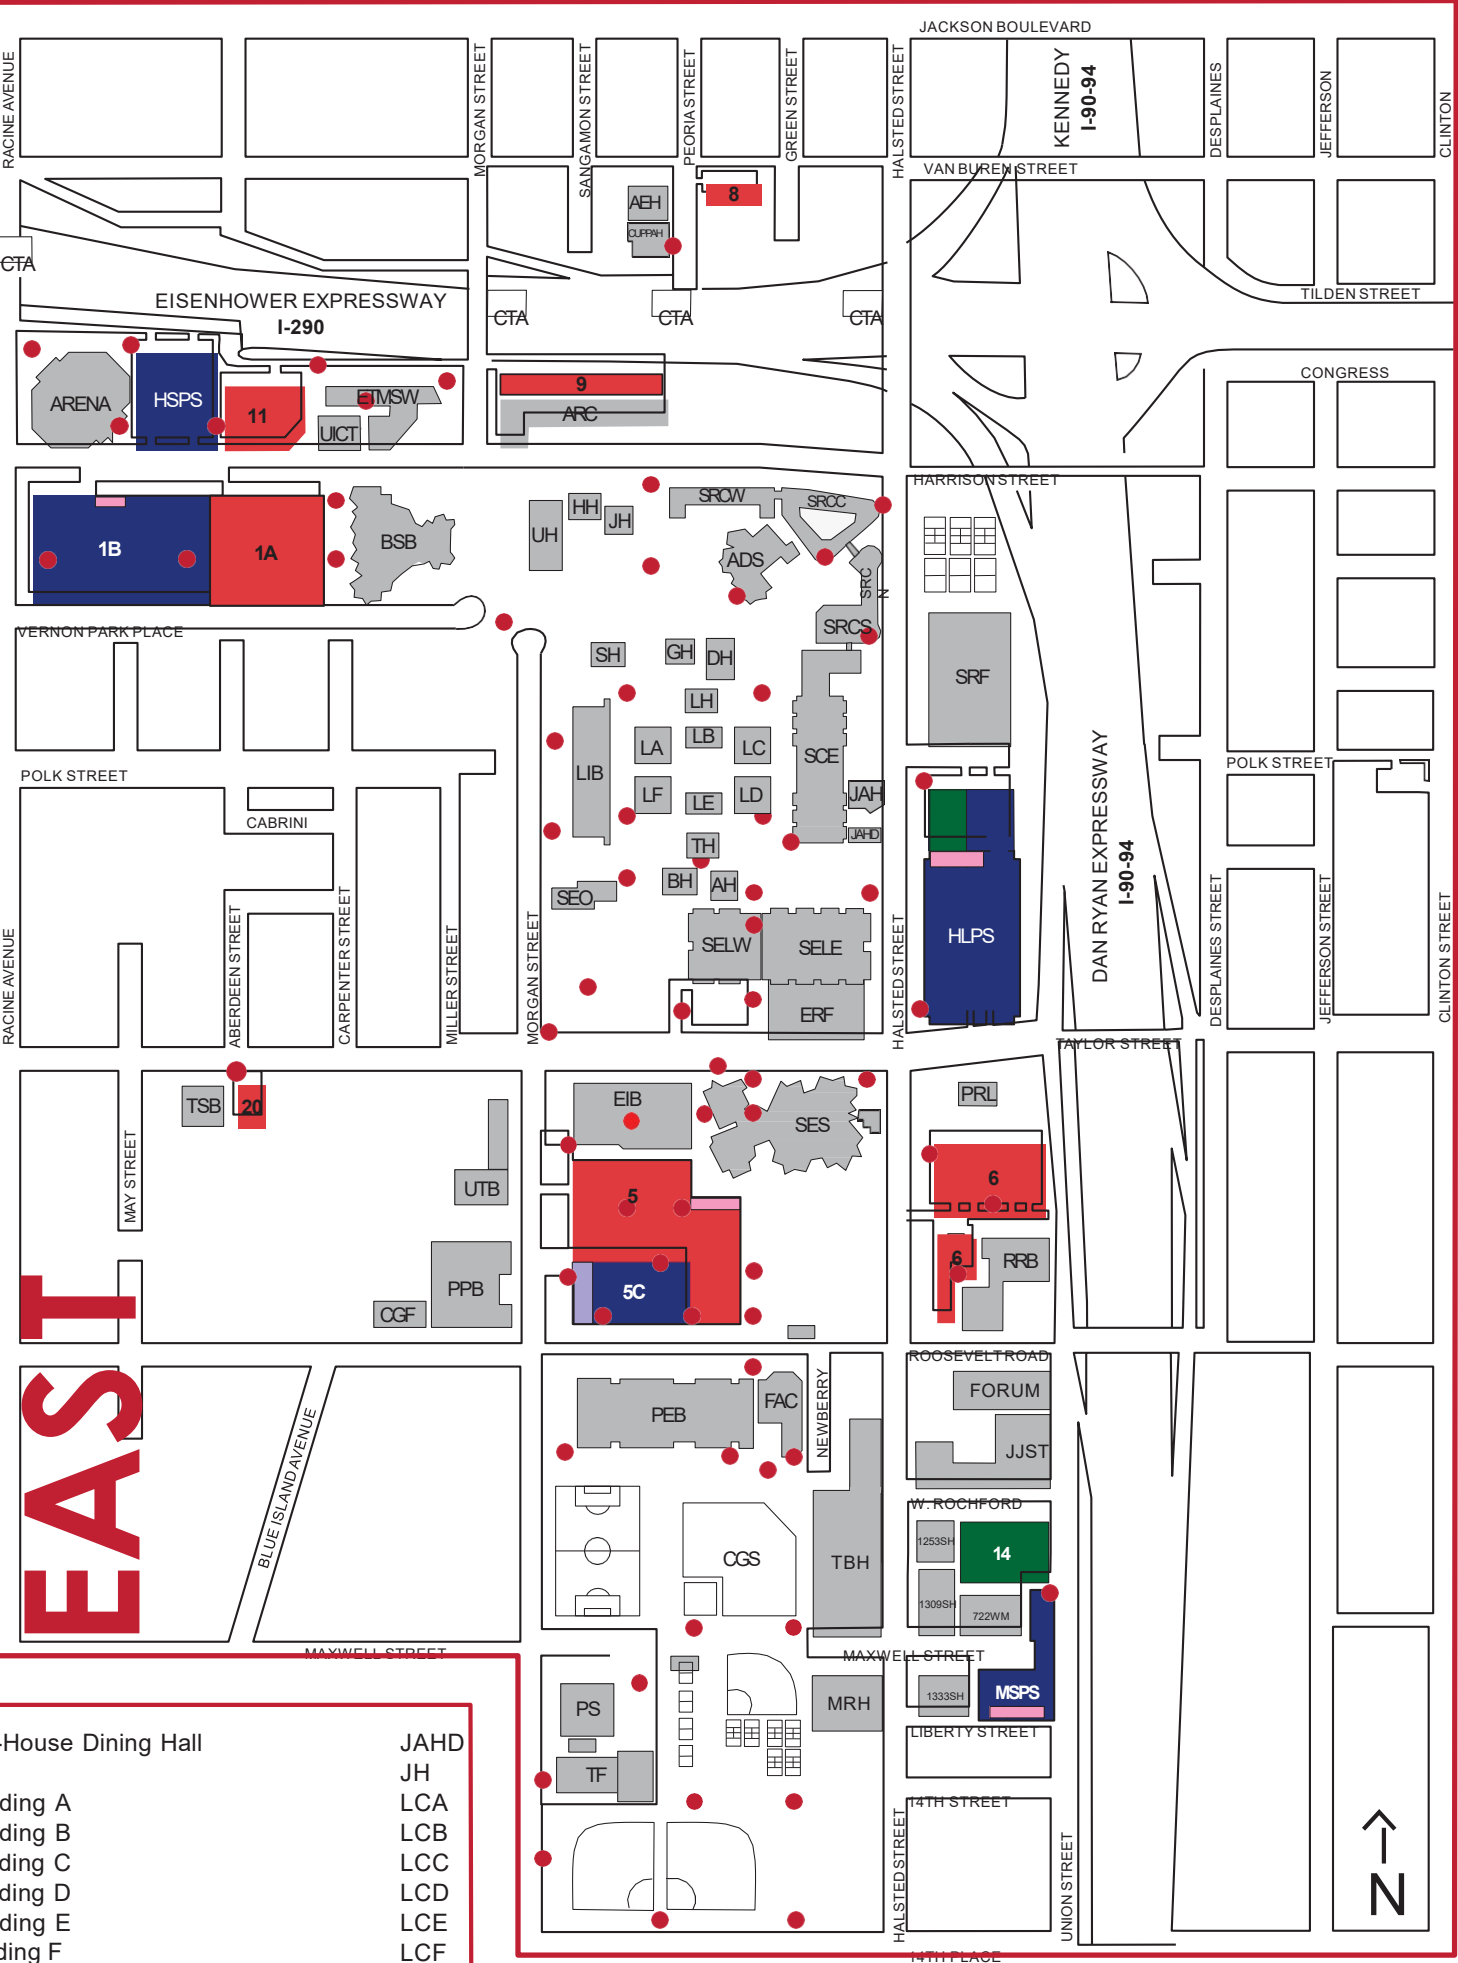

EAST Building Names

Abbrev.	Building Name
JAH	Jane Addams' Hull-House Dining Hall
JH	Jefferson Hall
LCA	Lecture Center Building A
LCB	Lecture Center Building B
LCC	Lecture Center Building C
LCD	Lecture Center Building D
LCE	Lecture Center Building E
LCF	Lecture Center Building F
LH	Lincoln Hall
MRH	Marie Robinson Hall
PEB	Physical Education Building
PPB	Physical Plant Building
PRL	Plant Research Laboratory
LIB	Richard J. Daley Library
RRB	Roosevelt Road Building
SELE	Science and Engineering Laboratory East
SELW	Science and Engineering Laboratory West
SEO	Science and Engineering Offices
SES	Science and Engineering South
SH	Stevenson Hall
SCE	Student Center East
SCET	Student Center East Tower
SRF	Student Recreation Facility
SRCC	Student Residence and Commons Courtyard

EAST Abbrev.

Abbrev.	Building Name
JAH	Jane Addams' Hull-House Dining Hall
JH	Jefferson Hall
LCA	Lecture Center Building A
LCB	Lecture Center Building B
LCC	Lecture Center Building C
LCD	Lecture Center Building D
LCE	Lecture Center Building E
LCF	Lecture Center Building F
LH	Lincoln Hall
MRH	Marie Robinson Hall
PEB	Physical Education Building
PPB	Physical Plant Building
PRL	Plant Research Laboratory
LIB	Richard J. Daley Library
RRB	Roosevelt Road Building
SELE	Science and Engineering Laboratory East
SELW	Science and Engineering Laboratory West
SEO	Science and Engineering Offices
SES	Science and Engineering South
SH	Stevenson Hall
SCE	Student Center East
SCET	Student Center East Tower
SRF	Student Recreation Facility
SRCC	Student Residence and Commons Courtyard

Abbrev.	Building Name
SRCS	Student Residence and Commons South
SRCN	Student Residence and Commons North
SRCW	Student Residence and Commons West
SSB	Student Services Building
TH	Taft Hall
TSB	Taylor Street Building
TBH	Thomas Beckham Hall
TF	Transportation Facility
FORUM	UIC Dorin Forum
PS	UIC Police Station
UICT	UIC Theater
UH	University Hall
UTB	Utilities Building