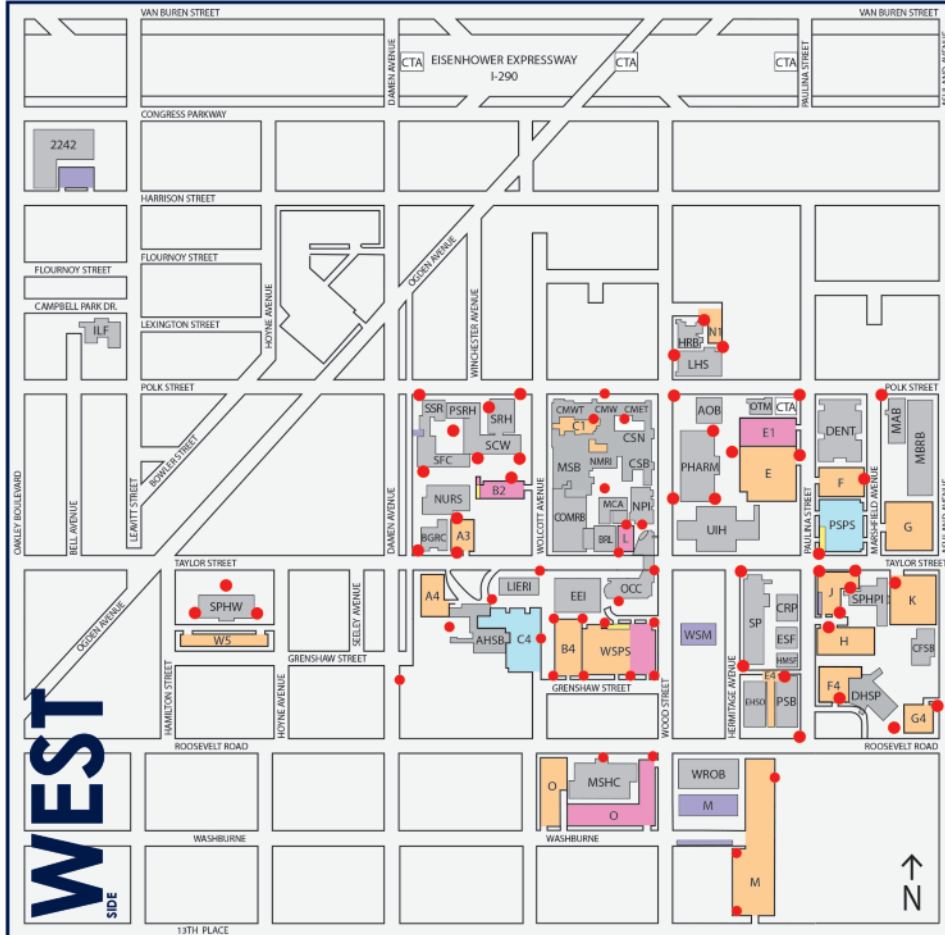

EAST

Parking Structures Address

	HLPS	760 W. Taylor
	HSPS	1100 W. Harrison
	MSPS	701 W. Maxwell

Parking Lots Address

	Lot 1A	1109 W. Harrison
	Lot 1B	1139 W. Harrison
	Lot 5	1135 S. Morgan
	Lot 5C	1135 S. Morgan
	Lot 6	1135 S. Halsted
	Lot 8	401 S. Peoria
	Lot 9	501 S. Morgan
	Lot 9A	501 S. Morgan
	Lot 10	900 W. Taylor
	Lot 11	1055 W. Congress
	Lot 12	808 S. Clinton
	Lot 14	729 W. Rochford
	Lot 18A	1215 W. Congress
	Lot 20	1101 W. Taylor

Student Services Building	SSB
Taft Hall	TH
Taylor Street Building	TSB
Thomas Beckham Hall	TBH
Transportation Facility	TF
UIC Forum	FORUM
UIC Pavilion	PAV
UIC Police Station	PS
UIC Theater	UICT
University Hall	UH
Utilities Building	UTB