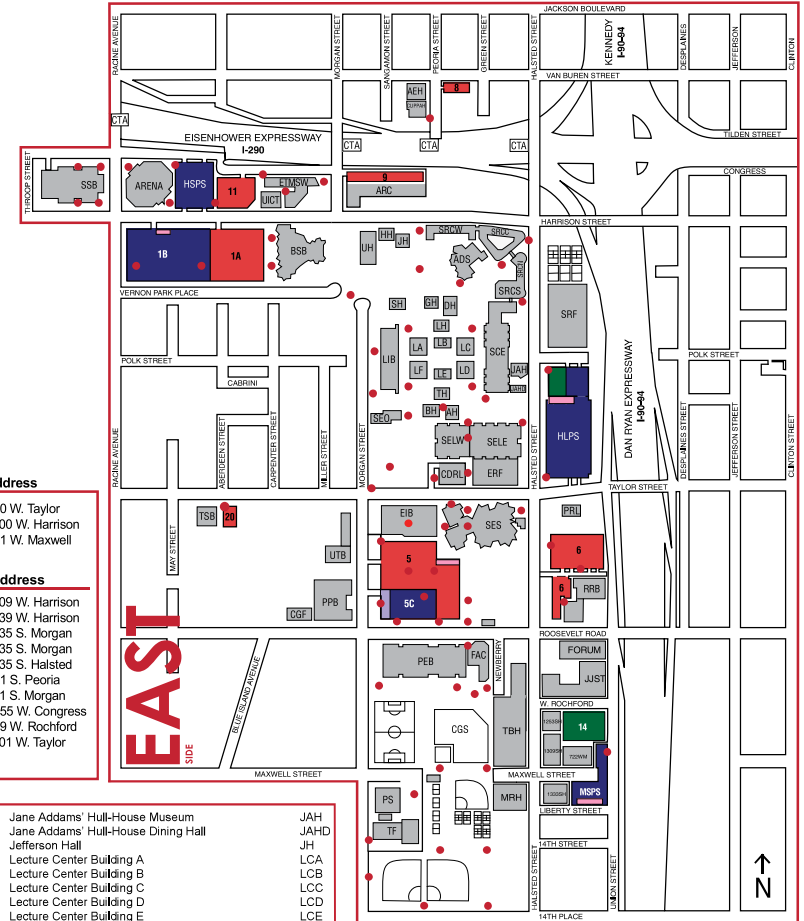

Parking Lots Address

Lot 1A	1109 W. Harrison
Lot 1B	1139 W. Harrison
Lot 5	1135 S. Morgan
Lot 5C	1135 S. Morgan
Lot 6	1135 S. Halsted
Lot 8	401 S. Peoria
Lot 9	501 S. Morgan
Lot 11	1055 W. Congress
Lot 14	729 W. Rochford
Lot 20	1101 W. Taylor