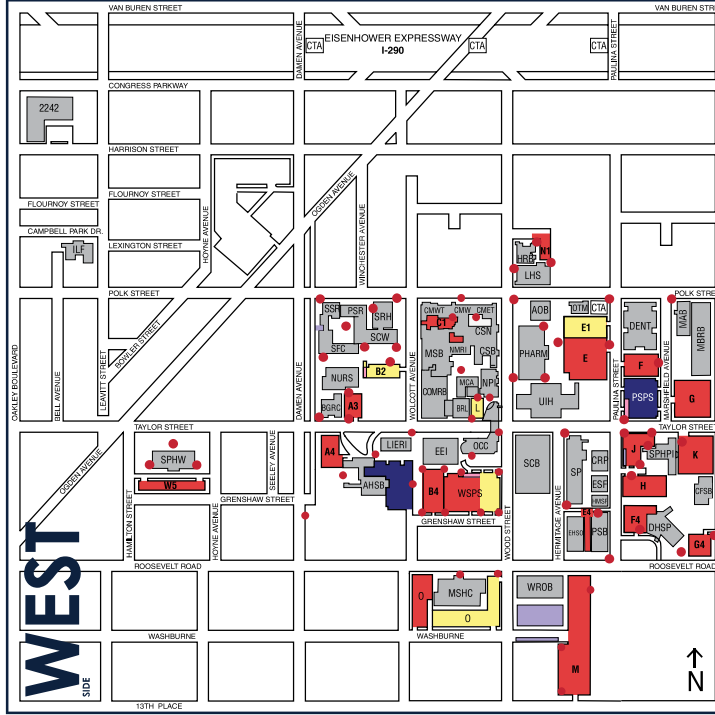

# Campus Parking Maps

**KEY**

- METER
- VISITOR & CARD ACCESS
- VISITOR
- CARD ACCESS
- MOTORCYCLES
- PAY PER SPACE
- UIC BUILDINGS
- CTA TRAIN STATIONS
- Location of Emergency Call Box

**WEST**  
Parking Structures Address

PSPS	915 S. Paulina
WSPS	1100 S. Wood

**Parking Lots Address**

Lot A3	1934 W. Taylor
Lot A4	1937 W. Taylor
Lot B2	900 S. Wolcott
Lot B4	1836 W. Grenshaw
Lot C1	805 S. Wolcott
Lot E	860 S. Paulina
Lot E1	860 S. Paulina
Lot E4	1121 S. Hermitage
Lot F	901 S. Paulina
Lot F4	1135 S. Paulina
Lot G	921 S. Marshfield
Lot G4	1138 S. Ashland
Lot H	1101 S. Paulina
Lot J	1637 W. Taylor
Lot K	1617 W. Taylor
Lot L	1818 W. Taylor
Lot M	1728 W. Washburne
Lot N1	713 S. Wood
Lot O	1220 S. Wood
Lot W5	1022 S. Hoyne