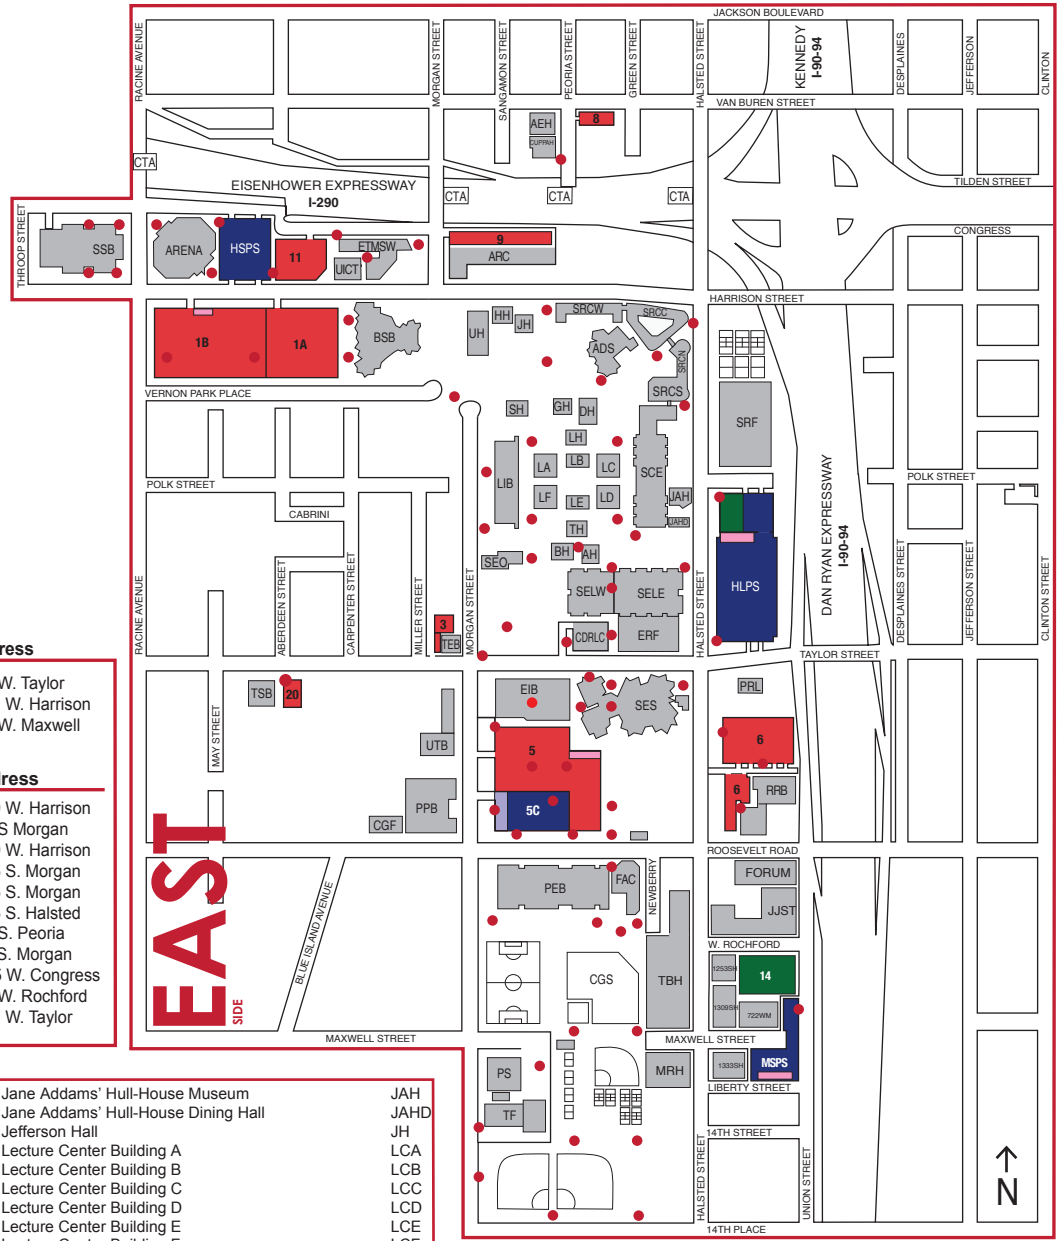

WEST Building Names

2242 West Harrison	2242	Lions of Illinois Eye Research Institute	LIERI
Administrative Office Building	AOB	Marshfield Avenue Building	MAB
Applied Health Sciences Building	AHSB	Medical Center Administration Building	MCA
Benjamin Goldberg Research Center	BGRC	Medical Center Steam Plant	SP
Biologic Research Laboratory	BRL	Medical Sciences Building	MSB
Center for Structural Biology	CFSB	Molecular Biology Research Building	MBRB
Central Refrigeration Plant	CRP	Mile Square Health Center	MSHC
Clinical Sciences Building	CSB	Neuropsychiatric Institute	NPI
Clinical Sciences North	CSN	NMR Laboratories	NMRL
College of Dentistry	DENT	On the Mall	OTM
College of Medicine East Tower	CMET	Outpatient Care Center	OCC
College of Medicine Research Building	COMRB	Paulina Street Building	PSB
College of Medicine West	CMW	Paulina Street Parking Structure	PSPS
College of Medicine West Tower	CMWT	Polk Street Residence Hall	PSRH
College of Nursing	NURS	School of Public Health and Psychiatric Institute	SPPHI
College of Pharmacy	PHARM	School of Public Health-West	SPHW
Disability, Health and Social Policy Building	DSHP	Single Student Residence	SSR
Environmental Health and Safety Offices	EHSO	Specialty Care Building	SCB
Environmental Safety Facility	ESF	Sport and Fitness Center	SFC
Eye and Ear Infirmary	EEI	Student Center West	SCW
Hazardous Materials Storage	HMSF	Student Residence Hall	SRH
Human Resources Building	HRB	University of Illinois Hospital	UIH
Incubator Laboratory Facility	ILF	Westside Research Office Building	WROB
Library of the Health Sciences	LHS	Wood Street Parking Structure	WSPS

EAST Parking Structures Address

HLPS	760 W. Taylor
HSPS	1100 W. Harrison
MSPS	701 W. Maxwell

Parking Lots Address

Lot 1A	1109 W. Harrison
Lot 3	924 S. Morgan
Lot 1B	1139 W. Harrison
Lot 5	1135 S. Morgan
Lot 5C	1135 S. Morgan
Lot 6	1135 S. Halsted
Lot 8	401 S. Peoria
Lot 9	501 S. Morgan
Lot 11	1055 W. Congress
Lot 14	729 W. Rochford
Lot 20	1101 W. Taylor