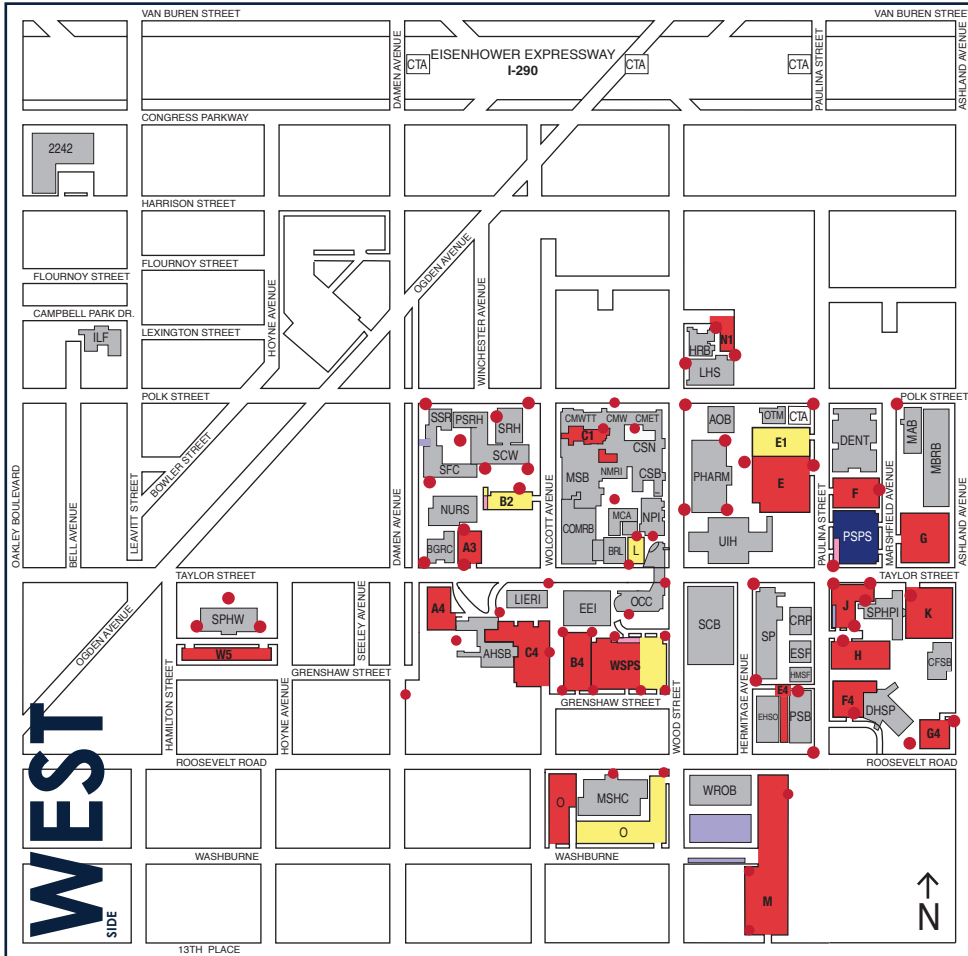

Campus Parking Maps

KEY

- METER
- VISITOR & CARD ACCESS
- VISITOR
- CARD ACCESS
- MOTORCYCLES
- PAY PER SPACE
- UIC BUILDINGS
- CTA TRAIN STATIONS
- Location of Emergency Call Box

WEST Parking Structures Address

PSPS	915 S. Paulina
WSPS	1100 S. Wood

Parking Lots Address

Lot A3	1934 W. Taylor
Lot A4	1937 W. Taylor
Lot B2	900 S. Wolcott
Lot B4	1836 W. Grenshaw
Lot C1	805 S. Wolcott
Lot C4	1119 S. Wolcott
Lot E	860 S. Paulina
Lot E1	860 S. Paulina
Lot E4	1121 S. Hermitage
Lot F	901 S. Paulina
Lot F4	1135 S. Paulina
Lot G	921 S. Marshfield
Lot G4	1138 S. Ashland
Lot H	1101 S. Paulina
Lot J	1637 W. Taylor
Lot K	1617 W. Taylor
Lot L	1818 W. Taylor
Lot M	1728 W. Washburne
Lot N1	713 S. Wood
Lot O	1220 S. Wood
Lot W5	1022 S. Hoynes